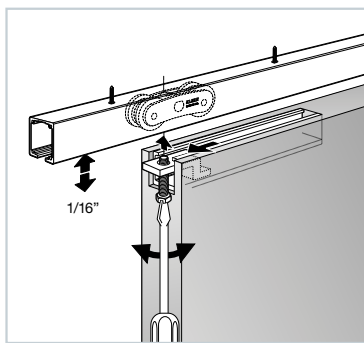

- Numerous applications available with maximum integration (recessed or surfaced mounted installation).
- "Full Ball Bearing" made in Klein (system tested over 100.000 cycles as per EN1527 standard).
- "Silver" anodized aluminium profile (AA10 ISO 7599, 10 microns).
- Height's regulation for doors up to 100 kg.