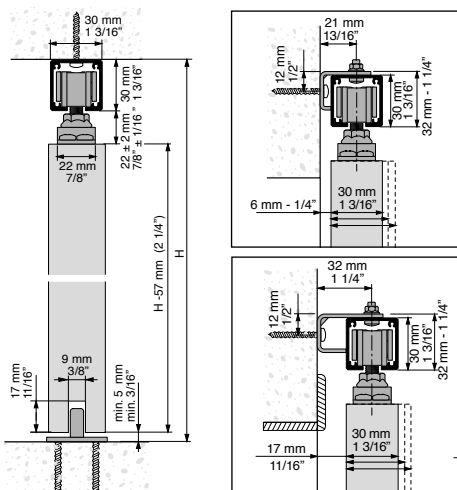

ESP

LITE está diseñado para dividir ambientes mediante paneles correderos de madera generando una luz de paso óptima para cualquier obra asociando calidad, diseño y facilidad de instalación.

- Versatilidad de aplicaciones con integración máxima (instalación empotrada con/sin falso techo o a pared).
- Rodamientos de bolas "Full Ball Bearing" made in Klein (sistema testado más de 100.000 ciclos según norma EN1527).
- Perfil de aluminio anodizado "Silver" (AA10 ISO 7599, 10 micras).
- Regulación en altura para puertas hasta 100 kg.

LITE SUPERIOR

LITE 60

LITE 100