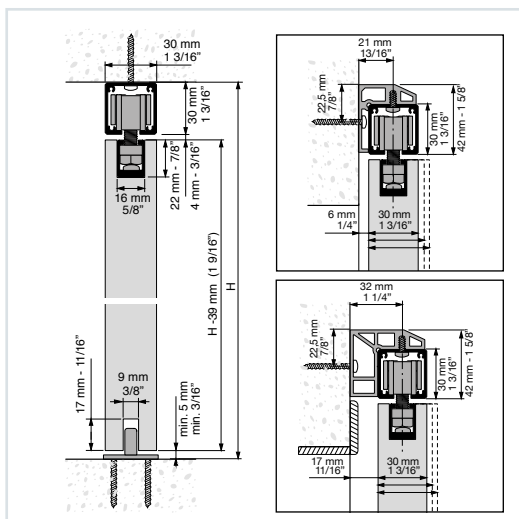

ENG

LITE is designed to divide space through sliding wooden panels optimizing clearance. This system provides not only a minimalist design but also an easiness of installation for residential or hospitality projects.

- Numerous applications available with maximum integration (recessed or surfaced mounted installation).
- "Full Ball Bearing" made in Klein (system tested over 100.000 cycles as per EN1527 standard).
- "Silver" anodized aluminium profile (AA10 ISO 7599, 10 microns).
- Height's regulation for doors up to 100 kg.

LITE 60

LITE 100