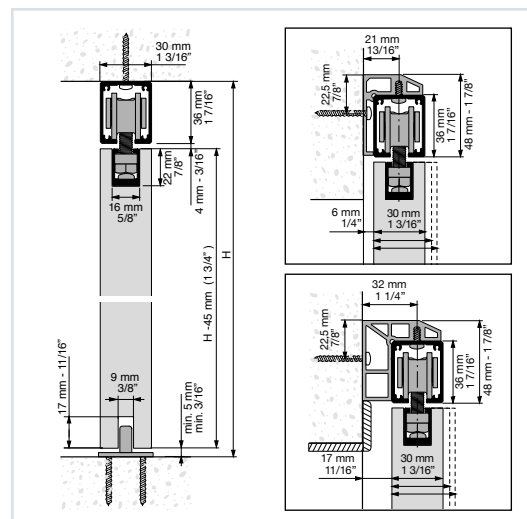

ENG

LITE is designed to divide space through sliding wooden panels optimizing clearance. This system provides not only a minimalist design but also an easiness of installation for residential or hospitality projects.

- Numerous applications available with maximum integration (recessed or surfaced mounted installation).
- "Full Ball Bearing" made in Klein (system tested over 100.000 cycles as per EN1527 standard).
- "Silver" anodized aluminium profile (AA10 ISO 7599, 10 microns).
- Height's regulation for doors up to 100 kg.

LITE 60

LITE 100