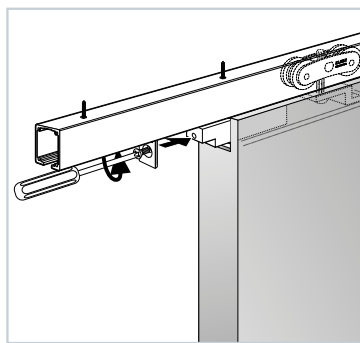

- Versatilidad de aplicaciones con integración máxima (instalación empotrada con/sin falso techo o a pared).
- Rodamientos de bolas "Full Ball Bearing" made in Klein (sistema testado más de 100.000 ciclos según norma EN1527).
- Perfil de aluminio anodizado "Silver" (AA10 ISO 7599, 10 micras).
- Regulación en altura para puertas hasta 100 kg.

**LITE SUPERIOR**

**LITE 60**

**LITE 100**

ENG

LITE is designed to divide space through sliding wooden panels optimizing clearance. This system provides not only a minimalist design but also an easiness of installation for residential or hospitality projects.

- Numerous applications available with maximum integration (recessed or surfaced mounted installation).
- "Full Ball Bearing" made in Klein (system tested over 100.000 cycles as per EN1527 standard).
- "Silver" anodized aluminium profile (AA10 ISO 7599, 10 microns).
- Height's regulation for doors up to 100 kg.