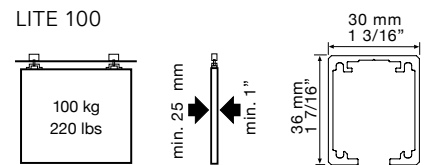

FRA

LITE a été conçu pour diviser des espaces avec un ou plusieurs vantaux en bois coulissants. Il permet une ouverture de passage optimale, un design minimaliste ainsi qu'une installation facile.

- Multitudes d'applications disponibles pour une intégration maximale (installation encastrée avec/sans faux plafond ou en applique).
- Roulement "Full Ball Bearing" made in Klein (Système testé à plus de 100.000 cycles selon la norme EN1527).
- Rail en aluminium anodisé "Silver" (AA10 ISO 7599, 10 microns).
- Régulation en hauteur pour portes pesant jusqu'à 100 kilos.

LITE TOP

LITE 100