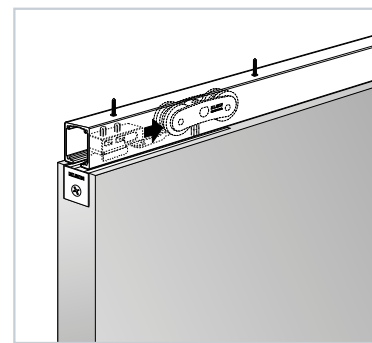

**LITE SUPERIOR**

**LITE 60**

**LITE 100**

ENG

LITE is designed to divide space through sliding wooden panels optimizing clearance. This system provides not only a minimalist design but also an easiness of installation for residential or hospitality projects.

- Numerous applications available with maximum integration (recessed or surfaced mounted installation).
- "Full Ball Bearing" made in Klein (system tested over 100.000 cycles as per EN1527 standard).
- "Silver" anodized aluminium profile (AA10 ISO 7599, 10 microns).
- Height's regulation for doors up to 100 kg.